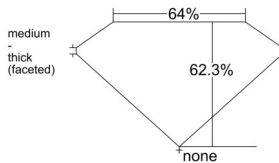

GIA®

FACSIMILE

GIA REPORT 7528553240

Verify this report at GIA.edu

GIA NATURAL DIAMOND DOSSIER®

June 19, 2025
GIA Report Number 7528553240
Shape and Cutting Style ..... Oval Brilliant
Measurements ..... 6.14 x 4.54 x 2.83 mm

GRADING RESULTS

Carat Weight ..... 0.51 carat
Color Grade ..... E
Clarity Grade VS1

ADDITIONAL GRADING INFORMATION

Polish ..... Excellent
Symmetry ..... Excellent
Fluorescence ..... Faint
Clarity Characteristics..... Crystal, Pinpoint, Needle
Inscription(s): GIA 7528553240

PROPORTIONS

Profile not to actual proportions

GRADING SCALES

GIA COLOR SCALE		GIA CLARITY SCALE	
COLORLESS	D	VERY VERY SLIGHTLY INCLUDED	FLAWLESS
	E		INTERNALLY FLAWLESS
	F		VVS₁
	G		VVS₂
	H		VS₁
	I		VS₂
	J		SI₁
	K		SI₂
	L		I₁
	M		I₂
NEAR COLORLESS	N	SLIGHTLY INCLUDED	I₃
	O		
	P		
	Q		
FAINT	R		
	S		
	T		
	U		
VERY LIGHT	V		
	W		
	X		
	Y		
LIGHT	Z