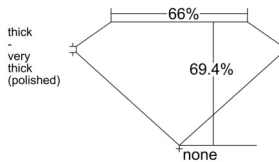

GIA®

FACSIMILE

GIA REPORT 7528573979

Verify this report at GIA.edu

GIA NATURAL DIAMOND DOSSIER®

June 21, 2025
GIA Report Number 7528573979
Shape and Cutting Style ..... Emerald Cut
Measurements ..... 5.57 x 4.19 x 2.91 mm

GRADING RESULTS

Carat Weight ..... 0.70 carat
Color Grade I
Clarity Grade VS1

ADDITIONAL GRADING INFORMATION

Polish ..... Excellent
Symmetry ..... Excellent
Fluorescence ..... None
Clarity Characteristics ..... Feather, Pinpoint
Inscription(s): GIA 7528573979

PROPORTIONS

Profile not to actual proportions

GRADING SCALES

GIA COLOR SCALE		GIA CLARITY SCALE			
COLORLESS	D	VERY VERY SLIGHTLY INCLUDED	FLAWLESS		
	E		INTERNALLY FLAWLESS		
	F	VERY SLIGHTLY INCLUDED	VVS₁		
	G		VVS₂		
	H		VS₁		
	NEAR COLORLESS	I	SLIGHTLY INCLUDED	VS₂	
		J		SI₁	
		FAINT	K	INCLUDED	SI₂
			L		I₁
			M		I₂
VERY LIGHT			N	INCLUDED	I₃
			O		
			P		
	Q				
LIGHT	R				
	S				
	T				
	U				
	V				
	Z