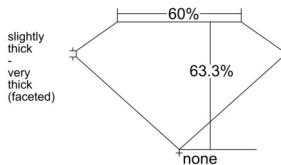

GIA®

FACSIMILE

GIA REPORT 7528586719

Verify this report at GIA.edu

GIA NATURAL DIAMOND DOSSIER®

June 24, 2025
GIA Report Number **7528586719**
Shape and Cutting Style ..... **Pear Brilliant**
Measurements ..... **5.72 x 3.72 x 2.35 mm**

GRADING RESULTS

Carat Weight ..... **0.30 carat**
Color Grade ..... **E**
Clarity Grade **VVS2**

ADDITIONAL GRADING INFORMATION

Polish ..... **Excellent**
Symmetry ..... **Very Good**
Fluorescence ..... **None**
Clarity Characteristics ..... **Feather**
Inscription(s): GIA 7528586719

PROPORTIONS

Profile not to actual proportions

GRADING SCALES

GIA COLOR SCALE		GIA CLARITY SCALE			
COLORLESS	D	VERY SLIGHTLY INCLUDED	FLAWLESS		
	E		INTERNALLY FLAWLESS		
	F		VVS₁		
	NEAR COLORLESS	G	VERY SLIGHTLY INCLUDED	VVS₂	
		H		VS₁	
		FAINT	I	SLIGHTLY INCLUDED	VS₂
			J		SI₁
	K		SI₂		
	VERT LIGHT		L	INCLUDED	I₁
			M		I₂
N			I₃		
O					
P					
Q					
R					
LIGHT	S				
	T				
	U				
	V				
	W				
	X				
Y					
Z