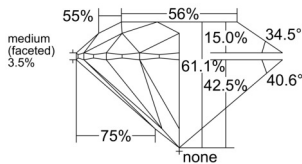

GIA®

FACSIMILE

GIA REPORT

7528605427

Verify this report at GIA.edu

GIA NATURAL DIAMOND DOSSIER®

June 25, 2025
GIA Report Number **7528605427**
Shape and Cutting Style ..... **Round Brilliant**
Measurements ..... **5.11 - 5.14 x 3.13 mm**

GRADING RESULTS

Carat Weight ..... **0.50 carat**
Color Grade ..... **I**
Clarity Grade **VS2**
Cut Grade ..... **Excellent**

ADDITIONAL GRADING INFORMATION

Polish ..... **Excellent**
Symmetry ..... **Excellent**
Fluorescence ..... **Faint**
Clarity Characteristics..... **Indented Natural**
Inscription(s): **GIA 7528605427**

PROPORTIONS

Profile to actual proportions

GRADING SCALES

GIA COLOR SCALE

COLORLESS	D
	E
	F
	G
	H
	I
	J
NEAR COLORLESS	K
	L
Faint	M
	N
	O
	P
	Q
	R
	S
	T
	U
	V
	W
	X
	Y
Light	Z

GIA CLARITY SCALE

VERY VERY SLIGHTLY INCLUDED	FLAWLESS
	INTERNALLY FLAWLESS
VERY SLIGHTLY INCLUDED	VVS₁
	VVS₂
SLIGHTLY INCLUDED	VS₁
	VS₂
INCLUDED	SI₁
	SI₂
	I₁
	I₂
	I₃

GIA CUT SCALE

EXCELLENT	
VERY GOOD	
GOOD	
FAIR	
POOR