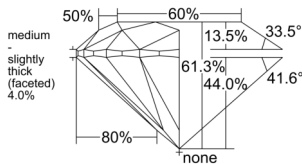

GIA®

FACSIMILE

GIA REPORT 7528609446

Verify this report at GIA.edu

GIA NATURAL DIAMOND DOSSIER®

June 26, 2025
GIA Report Number 7528609446
Shape and Cutting Style ..... Round Brilliant
Measurements ..... 5.22 - 5.26 x 3.21 mm

GRADING RESULTS

Carat Weight ..... 0.54 carat
Color Grade ..... H
Clarity Grade VVS2
Cut Grade ..... Excellent

ADDITIONAL GRADING INFORMATION

Polish ..... Excellent
Symmetry ..... Excellent
Fluorescence ..... None
Clarity Characteristics ..... Pinpoint
Inscription(s): GIA 7528609446

PROPORTIONS

Profile to actual proportions