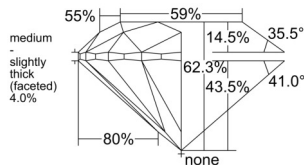

GIA®

FACSIMILE

GIA REPORT

7528624693

Verify this report at GIA.edu

GIA NATURAL DIAMOND DOSSIER®

July 04, 2025
GIA Report Number 7528624693
Shape and Cutting Style ..... Round Brilliant
Measurements ..... 5.34 - 5.38 x 3.34 mm

GRADING RESULTS

Carat Weight ..... 0.60 carat
Color Grade ..... D
Clarity Grade VVS1
Cut Grade ..... Excellent

ADDITIONAL GRADING INFORMATION

Polish ..... Excellent
Symmetry ..... Excellent
Fluorescence ..... Strong Blue
Clarity Characteristics ..... Internal Graining
Inscription(s): GIA 7528624693

PROPORTIONS

Profile to actual proportions