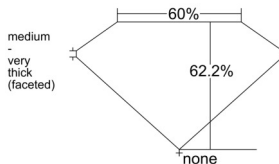

GIA®

FACSIMILE

GIA REPORT 7528631615

Verify this report at GIA.edu

GIA NATURAL DIAMOND DOSSIER®

June 27, 2025
GIA Report Number 7528631615
Shape and Cutting Style ..... Marquise Brilliant
Measurements ..... 6.70 x 3.37 x 2.10 mm

GRADING RESULTS

Carat Weight ..... 0.26 carat
Color Grade ..... D
Clarity Grade VVS1

ADDITIONAL GRADING INFORMATION

Polish ..... Very Good
Symmetry ..... Very Good
Fluorescence ..... Faint
Clarity Characteristics ..... Pinpoint
Inscription(s): GIA 7528631615

PROPORTIONS

Profile not to actual proportions

GRADING SCALES

GIA COLOR SCALE		GIA CLARITY SCALE	
COLORLESS	D	VERY VERY SLIGHTLY INCLUDED	FLAWLESS
	E		INTERNALLY FLAWLESS
	F		VVS₁
	G		VVS₂
	H		VS₁
	I		VS₂
	J		SI₁
	K		SI₂
	L		I₁
	M		I₂
NEAR COLORLESS	N	SLIGHTLY INCLUDED	I₃
	O		
	P		
	Q		
FAINT	R		
	S		
	T		
	U		
VERY LIGHT	V		
	W		
	X		
	Y		
LIGHT	Z