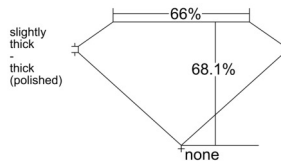

GIA®

FACSIMILE

GIA REPORT 7528636686

Verify this report at GIA.edu

GIA NATURAL DIAMOND DOSSIER®

June 30, 2025
GIA Report Number 7528636686
Shape and Cutting Style ..... Square Emerald Cut
Measurements ..... 4.59 x 4.58 x 3.12 mm

GRADING RESULTS

Carat Weight ..... 0.61 carat
Color Grade ..... H
Clarity Grade VS1

ADDITIONAL GRADING INFORMATION

Polish ..... Excellent
Symmetry ..... Very Good
Fluorescence ..... None
Clarity Characteristics..... Crystal, Cloud, Pinpoint, Needle
Inspection(s): GIA 7528636686

PROPORTIONS

Profile not to actual proportions

GRADING SCALES

GIA COLOR SCALE		GIA CLARITY SCALE			
COLORLESS	D	VERY VERY SLIGHTLY INCLUDED	FLAWLESS		
	E		INTERNALLY FLAWLESS		
	F	VERY SLIGHTLY INCLUDED	VS₁		
	G		VS₂		
	H		VS₁		
	NEAR COLORLESS	I	SLIGHTLY INCLUDED	VS₂	
		J		SI₁	
		FAINT	K	INCLUDED	SI₂
			L		I₁
			M		I₂
VERT LIGHT	N	INCLUDED	I₃		
	O				
	P				
	Q				
	R				
LIGHT	S				
	T				
	U				
	V				
	W				
X					
Y					
Z