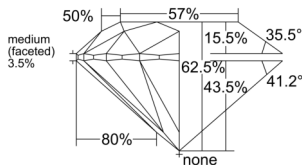

GIA®

FACSIMILE

GIA REPORT 7528642170

Verify this report at GIA.edu

GIA NATURAL DIAMOND DOSSIER®

June 28, 2025
GIA Report Number 7528642170
Shape and Cutting Style ..... Round Brilliant
Measurements ..... 4.01 - 4.03 x 2.51 mm

GRADING RESULTS

Carat Weight ..... 0.25 carat
Color Grade ..... F
Clarity Grade VS1
Cut Grade ..... Excellent

ADDITIONAL GRADING INFORMATION

Polish ..... Excellent
Symmetry ..... Excellent
Fluorescence ..... None
Clarity Characteristics ..... Cloud, Feather
Inscription(s): GIA 7528642170

PROPORTIONS

Profile to actual proportions