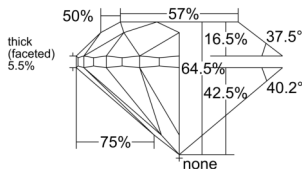

GIA®

FACSIMILE

GIA REPORT 7528659660

Verify this report at GIA.edu

GIA NATURAL DIAMOND DOSSIER®

July 01, 2025
GIA Report Number 7528659660
Shape and Cutting Style ..... Round Brilliant
Measurements ..... 4.78 - 4.84 x 3.10 mm

GRADING RESULTS

Carat Weight ..... 0.46 carat
Color Grade I
Clarity Grade VVS1
Cut Grade ..... Very Good

ADDITIONAL GRADING INFORMATION

Polish ..... Very Good
Symmetry ..... Very Good
Fluorescence ..... None
Clarity Characteristics..... Pinpoint, Feather, Chip
Inscription(s): GIA 7528659660

PROPORTIONS

Profile to actual proportions