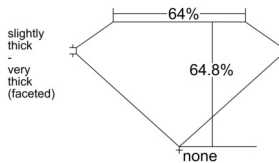

GIA®

FACSIMILE

GIA REPORT 7528671488

Verify this report at GIA.edu

GIA NATURAL DIAMOND DOSSIER®

July 02, 2025
GIA Report Number 7528671488
Shape and Cutting Style ..... Pear Brilliant
Measurements ..... 5.44 x 3.68 x 2.39 mm

GRADING RESULTS

Carat Weight ..... 0.30 carat
Color Grade I
Clarity Grade VS1

ADDITIONAL GRADING INFORMATION

Polish ..... Very Good
Symmetry ..... Very Good
Fluorescence ..... None
Clarity Characteristics ..... Cloud, Feather, Pinpoint
Inscription(s): GIA 7528671488

PROPORTIONS

Profile not to actual proportions

GRADING SCALES

GIA COLOR SCALE		GIA CLARITY SCALE			
COLORLESS	D	VERY VERY SLIGHTLY INCLUDED	FLAWLESS		
	E		INTERNALLY FLAWLESS		
	F	VERY SLIGHTLY INCLUDED	VVS₁		
	G		VVS₂		
	H		VS₁		
	NEAR COLORLESS	I	SLIGHTLY INCLUDED	VS₂	
		J		SI₁	
		FAINT	K	INCLUDED	SI₂
			L		I₁
			M		I₂
VERT LIGHT	N	LIGHT	I₃		
	O				
	P				
	Q				
	R