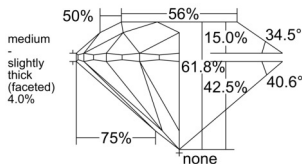

GIA®

FACSIMILE

GIA REPORT 7528684218

Verify this report at GIA.edu

GIA NATURAL DIAMOND DOSSIER®

July 03, 2025
GIA Report Number 7528684218
Shape and Cutting Style ..... Round Brilliant
Measurements ..... 4.89 - 4.92 x 3.03 mm

GRADING RESULTS

Carat Weight ..... 0.45 carat
Color Grade ..... H
Clarity Grade VVS1
Cut Grade ..... Excellent

ADDITIONAL GRADING INFORMATION

Polish ..... Excellent
Symmetry ..... Excellent
Fluorescence ..... Faint
Clarity Characteristics ..... Feather
Inscription(s): GIA 7528684218

PROPORTIONS

Profile to actual proportions

GRADING SCALES

GIA COLOR SCALE	GIA CLARITY SCALE	GIA CUT SCALE	
D	FLAWLESS	EXCELLENT	
E	INTERNALLY FLAWLESS		
F		VVS₁	VERY GOOD
G	VVS₂		
H	VS₁	GOOD	
I	VS₂		
J	SI₁	FAIR	
K	SI₂		
L	I₁	POOR	
M	I₂		
N	I₃		
O			
P			
Q			
R			
S			
T			
U			
V			
W			
X			
Y			
Z