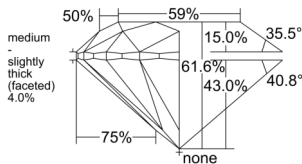

GIA®

FACSIMILE

GIA NATURAL DIAMOND DOSSIER®

July 03, 2025
GIA Report Number 7528684320
Shape and Cutting Style ..... Round Brilliant
Measurements ..... 4.82 - 4.83 x 2.97 mm

GRADING RESULTS

Carat Weight ..... 0.43 carat
Color Grade ..... G
Clarity Grade VS1
Cut Grade ..... Excellent

ADDITIONAL GRADING INFORMATION

Polish ..... Excellent
Symmetry ..... Excellent
Fluorescence ..... None
Clarity Characteristics ..... Cloud
Inscription(s): GIA 7528684320

GIA REPORT 7528684320

Verify this report at GIA.edu

PROPORTIONS

Profile to actual proportions