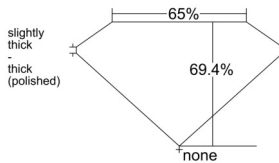

GIA®

FACSIMILE

GIA REPORT 7528740791

Verify this report at GIA.edu

GIA NATURAL DIAMOND DOSSIER®

July 08, 2025
GIA Report Number **7528740791**
Shape and Cutting Style ..... **Emerald Cut**
Measurements ..... **4.27 x 3.21 x 2.23 mm**

GRADING RESULTS

Carat Weight ..... **0.30 carat**
Color Grade ..... **D**
Clarity Grade **VS2**

ADDITIONAL GRADING INFORMATION

Polish ..... **Excellent**
Symmetry ..... **Very Good**
Fluorescence ..... **None**
Clarity Characteristics ..... **Crystal**
Inscription(s): **GIA 7528740791**

PROPORTIONS

Profile not to actual proportions

GRADING SCALES

GIA COLOR SCALE		GIA CLARITY SCALE			
COLORLESS	D	VERY VERY SLIGHTLY INCLUDED	FLAWLESS		
	E		INTERNALLY FLAWLESS		
	F	VERY SLIGHTLY INCLUDED	VVS₁		
	G		VVS₂		
	H		VS₁		
	NEAR COLORLESS	I	SLIGHTLY INCLUDED	VS₂	
		J		SI₁	
		FAINT	K	INCLUDED	SI₂
			L		I₁
			M		I₂
N			I₃		
VERT LIGHT	O	LIGHT			
	P				
	Q				
	R				
	S				
	T				
LIGHT	U				
	V				
	W				
	X				
Y					
Z