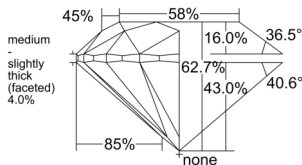

GIA®

FACSIMILE

GIA REPORT 7528742439

Verify this report at GIA.edu

GIA NATURAL DIAMOND DOSSIER®

July 25, 2025
GIA Report Number **7528742439**
Shape and Cutting Style ..... **Round Brilliant**
Measurements ..... **5.00 - 5.04 x 3.15 mm**

GRADING RESULTS

Carat Weight ..... **0.50 carat**
Color Grade ..... **E**
Clarity Grade **VVS1**
Cut Grade ..... **Excellent**

ADDITIONAL GRADING INFORMATION

Polish ..... **Excellent**
Symmetry ..... **Excellent**
Fluorescence ..... **None**
Clarity Characteristics..... **Pinpoint, Feather**
Inscription(s): **GIA 7528742439**

PROPORTIONS

Profile to actual proportions

GRADING SCALES

GIA COLOR SCALE	GIA CLARITY SCALE	GIA CUT SCALE				
COLORLESS	VERY VERY SLIGHTLY INCLUDED	EXCELLENT				
			FLAWLESS			
			INTERNALLY FLAWLESS			
			VVS₁			
			VVS₂			
NEAR COLORLESS	VERY SLIGHTLY INCLUDED	VERY GOOD				
			VS₁			
			VS₂			
			FAINT	SLIGHTLY INCLUDED	GOOD	
						SI₁
SI₂						
VERY LIGHT	INCLUDED	FAIR				
						I₁
			I₂			
			LIGHT	I₃	POOR	
						Z