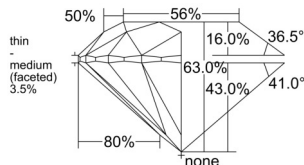

GIA®

FACSIMILE

GIA REPORT 7528743288

Verify this report at GIA.edu

GIA NATURAL DIAMOND DOSSIER®

July 09, 2025
GIA Report Number **7528743288**
Shape and Cutting Style ..... **Round Brilliant**
Measurements ..... **5.26 - 5.30 x 3.33 mm**

GRADING RESULTS

Carat Weight ..... **0.57 carat**
Color Grade ..... **D**
Clarity Grade **VVS2**
Cut Grade ..... **Excellent**

ADDITIONAL GRADING INFORMATION

Polish ..... **Excellent**
Symmetry ..... **Excellent**
Fluorescence ..... **Medium Blue**
Clarity Characteristics ..... **Pinpoint**
Inscription(s): **GIA 7528743288**

PROPORTIONS

GRADING SCALES

GIA COLOR SCALE

COLORLESS	D
	E
	F
	G
	H
	I
	J
NEAR COLORLESS	K
	L
Faint	M
	N
	O
	P
	Q
	R
	S
	T
	U
	V
	W
	X
	Y
Light	Z

GIA CLARITY SCALE

FLAWLESS	VERY VERY SLIGHTLY INCLUDED	VVS₁	VVS₂	VS₁	VS₂	SI₁	SI₂	I₁	I₂	I₃	
											VERY SLIGHTLY INCLUDED
INTERNALLY FLAWLESS											

GIA CUT SCALE

EXCELLENT
VERY GOOD
GOOD
FAIR
POOR