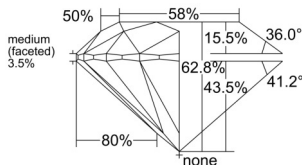

GIA®

FACSIMILE

GIA REPORT 7528752192

Verify this report at GIA.edu

GIA NATURAL DIAMOND DOSSIER®

July 09, 2025
GIA Report Number 7528752192
Shape and Cutting Style ..... Round Brilliant
Measurements ..... 5.41 - 5.45 x 3.41 mm

GRADING RESULTS

Carat Weight ..... 0.62 carat
Color Grade ..... D
Clarity Grade VVS1
Cut Grade ..... Excellent

ADDITIONAL GRADING INFORMATION

Polish ..... Excellent
Symmetry ..... Excellent
Fluorescence ..... None
Clarity Characteristics ..... Cloud
Inscription(s): GIA 7528752192

PROPORTIONS

Profile to actual proportions

GRADING SCALES

GIA COLOR SCALE

COLOURESS	D
	E
	F
	G
	H
	I
	J
NEAR COLOURESS	K
	L
Faint	M
	N
	O
	P
Very Light	Q
	R
	S
	T
	U
	V
Light	W
	X
	Y
	Z

GIA CLARITY SCALE

VERY VERY SLIGHTLY INCLUDED	FLAWLESS
	INTERNALLY FLAWLESS
VERY SLIGHTLY INCLUDED	VVS₁
	VVS₂
SLIGHTLY INCLUDED	VS₁
	VS₂
INCLUDED	SI₁
	SI₂
	I₁
	I₂
	I₃

GIA CUT SCALE

EXCELLENT
VERY GOOD
GOOD
FAIR
POOR