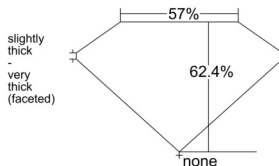

GIA®

FACSIMILE

GIA REPORT 7528783406

Verify this report at GIA.edu

GIA NATURAL DIAMOND DOSSIER®

July 12, 2025
GIA Report Number **7528783406**
Shape and Cutting Style ..... **Pear Brilliant**
Measurements ..... **7.40 x 4.60 x 2.87 mm**

GRADING RESULTS

Carat Weight ..... **0.57 carat**
Color Grade ..... **H**
Clarity Grade **S11**

ADDITIONAL GRADING INFORMATION

Polish ..... **Excellent**
Symmetry ..... **Excellent**
Fluorescence ..... **Faint**
Clarity Characteristics..... **Cloud, Crystal**
Inscription(s): **GIA 7528783406**

PROPORTIONS

Profile not to actual proportions

GRADING SCALES

GIA COLOR SCALE		GIA CLARITY SCALE		
NEAR COLORLESS	D	VERY SLIGHTLY INCLUDED	FLAWLESS	
	E		INTERNALLY FLAWLESS	
	F		VVS₁	
	FAINT	G	VERY SLIGHTLY INCLUDED	VVS₂
		H		VS₁
		I	SLIGHTLY INCLUDED	VS₂
		J		S1₁
		K		S1₂
	LIGHT	L	INCLUDED	I₁
		M		I₂
N		I₃		
O				
P				
Q				
R