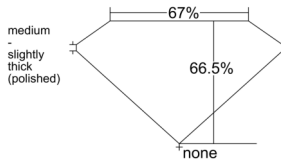

GIA®

FACSIMILE

GIA REPORT 7528793127

Verify this report at GIA.edu

GIA NATURAL DIAMOND DOSSIER®

July 12, 2025
GIA Report Number 7528793127
Shape and Cutting Style ..... **Cut-Cornered Rectangular Modified Brilliant**
Measurements ..... 5.08 x 3.68 x 2.45 mm

GRADING RESULTS

Carat Weight ..... 0.40 carat
Color Grade ..... F
Clarity Grade VVS1

ADDITIONAL GRADING INFORMATION

Polish ..... Excellent
Symmetry ..... Very Good
Fluorescence ..... Medium Blue
Clarity Characteristics ..... Pinpoint
Inscription(s): GIA 7528793127

PROPORTIONS

Profile not to actual proportions

GRADING SCALES

GIA COLOR SCALE		GIA CLARITY SCALE			
COLORLESS	D	VERY VERY SLIGHTLY INCLUDED	FLAWLESS		
	E		INTERNALLY FLAWLESS		
	F		VVS₁		
	G		VVS₂		
	NEAR COLORLESS	H	VERY SLIGHTLY INCLUDED	VS₁	
		I		VS₂	
		FAINT	J	SLIGHTLY INCLUDED	SI₁
			K		SI₂
	L		I₁		
	VERT LIGHT		M	INCLUDED	I₂
N			I₃		
O					
P					
LIGHT	Q				
	R				
	S				
	T				
	U				
	V				
W					
X					
Y					
Z