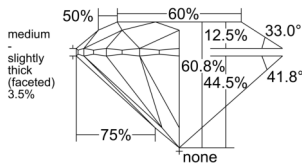

GIA®

FACSIMILE

GIA REPORT

7528808976

Verify this report at GIA.edu

GIA NATURAL DIAMOND DOSSIER®

July 15, 2025
GIA Report Number 7528808976
Shape and Cutting Style ..... Round Brilliant
Measurements ..... 4.76 - 4.79 x 2.90 mm

GRADING RESULTS

Carat Weight ..... 0.40 carat
Color Grade ..... E
Clarity Grade VVS1
Cut Grade ..... Excellent

ADDITIONAL GRADING INFORMATION

Polish ..... Excellent
Symmetry ..... Excellent
Fluorescence ..... None
Clarity Characteristics..... Pinpoint, Feather, Surface Graining
Inscription(s): GIA 7528808976

PROPORTIONS

Profile to actual proportions

GRADING SCALES

GIA COLOR SCALE	GIA CLARITY SCALE	GIA CUT SCALE
COLOURLESS	FLAWLESS	EXCELLENT
D	INTERNALLY FLAWLESS	
E	VVS₁	VERY GOOD
F		
G	VVS₂	
H	VS₁	GOOD
I		
J	VS₂	
K	SI₁	FAIR
L		
M	SI₂	
N	I₁	POOR
O		
P		
Q	I₂	
R		
S	I₃	
T		
U		
V		
W		
X		
Y		
Z