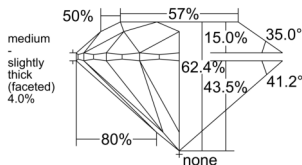

GIA®

FACSIMILE

GIA REPORT 7528811597

Verify this report at GIA.edu

GIA NATURAL DIAMOND DOSSIER®

July 29, 2025
GIA Report Number 7528811597
Shape and Cutting Style ..... Round Brilliant
Measurements ..... 5.37 - 5.40 x 3.36 mm

GRADING RESULTS

Carat Weight ..... 0.60 carat
Color Grade ..... D
Clarity Grade VVS1
Cut Grade ..... Excellent

ADDITIONAL GRADING INFORMATION

Polish ..... Excellent
Symmetry ..... Excellent
Fluorescence ..... None
Clarity Characteristics ..... Pinpoint, Chip
Inscription(s): GIA 7528811597

PROPORTIONS

GRADING SCALES

GIA COLOR SCALE	GIA CLARITY SCALE	GIA CUT SCALE	
D	FLAWLESS	EXCELLENT	
E	INTERNALLY FLAWLESS		
F		VVS₁	VERY GOOD
G	VVS₂		
H	VS₁	GOOD	
I	VS₂		
J	SI₁	FAIR	
K	SI₂		
L	I₁	POOR	
M	I₂		
N	I₃		
O			
P			
Q			
R			
S			
T			
U			
V			
W			
X			
Y			
Z