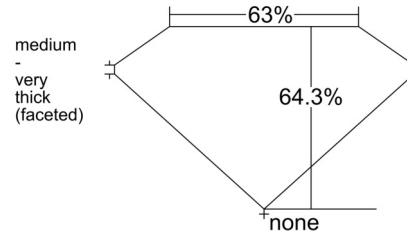

GIA NATURAL DIAMOND GRADING REPORT

July 16, 2025
 GIA Report Number 7528812210
 Shape and Cutting Style Oval Brilliant
 Measurements 8.75 x 6.34 x 4.07 mm

GRADING RESULTS

Carat Weight 1.51 carat
 Color Grade I
 Clarity Grade VS1

ADDITIONAL GRADING INFORMATION

Polish Excellent
 Symmetry Very Good
 Fluorescence None
 Inscription(s): GIA 7528812210
Comments: Additional pinpoints are not shown.

PROPORTIONS

Profile not to actual proportions

CLARITY CHARACTERISTICS

KEY TO SYMBOLS*

- Crystal
- ~ Feather
- ☁ Cloud
- Pinpoint

* Red symbols denote internal characteristics (inclusions). Green or black symbols denote external characteristics (blemishes). Diagram is an approximate representation of the diamond, and symbols shown indicate type, position, and approximate size of clarity characteristics. All clarity characteristics may not be shown. Details of finish are not shown.