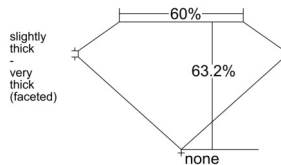

GIA®

FACSIMILE

GIA REPORT

7528814601

Verify this report at GIA.edu

GIA NATURAL DIAMOND DOSSIER®

July 26, 2025
GIA Report Number 7528814601
Shape and Cutting Style ..... Pear Brilliant
Measurements ..... 5.62 x 3.73 x 2.35 mm

GRADING RESULTS

Carat Weight ..... 0.30 carat
Color Grade ..... E
Clarity Grade VVS2

ADDITIONAL GRADING INFORMATION

Polish ..... Excellent
Symmetry ..... Very Good
Fluorescence ..... None
Clarity Characteristics..... Pinpoint, Needle
Inscription(s): GIA 7528814601

PROPORTIONS

Profile not to actual proportions

GRADING SCALES

GIA COLOR SCALE		GIA CLARITY SCALE			
COLORLESS	D	VERY VERY SLIGHTLY INCLUDED	FLAWLESS		
	E		INTERNALLY FLAWLESS		
	F		VVS₁		
	G		VVS₂		
	NEAR COLORLESS	H	VERY SLIGHTLY INCLUDED	VS₁	
		I		VS₂	
		FAINT	J	SLIGHTLY INCLUDED	I₁
			K		I₂
	L		I₃		
	M				
N					
O					
VERT LIGHT	P	INCLUDED			
	Q				
	R				
	S				
	T				
	U				
	V				
	W				
LIGHT	X				
	Y				
Z