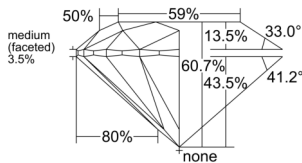

GIA®

FACSIMILE

GIA REPORT

7528823855

Verify this report at GIA.edu

GIA NATURAL DIAMOND DOSSIER®

July 17, 2025
GIA Report Number 7528823855
Shape and Cutting Style ..... Round Brilliant
Measurements ..... 4.38 - 4.41 x 2.66 mm

GRADING RESULTS

Carat Weight ..... 0.31 carat
Color Grade ..... F
Clarity Grade VVS1
Cut Grade ..... Excellent

ADDITIONAL GRADING INFORMATION

Polish ..... Excellent
Symmetry ..... Excellent
Fluorescence ..... None
Clarity Characteristics ..... Pinpoint, Feather
Inscription(s): GIA 7528823855

PROPORTIONS

Profile to actual proportions