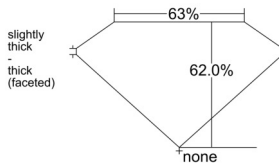

GIA®

FACSIMILE

GIA REPORT 7528887287

Verify this report at GIA.edu

GIA NATURAL DIAMOND DOSSIER®

July 22, 2025
GIA Report Number **7528887287**
Shape and Cutting Style ..... **Pear Brilliant**
Measurements ..... **5.97 x 3.99 x 2.47 mm**

GRADING RESULTS

Carat Weight ..... **0.34 carat**
Color Grade ..... **F**
Clarity Grade **S11**

ADDITIONAL GRADING INFORMATION

Polish ..... **Excellent**
Symmetry ..... **Very Good**
Fluorescence ..... **None**
Clarity Characteristics ..... **Crystal, Cloud**
Inscription(s): **GIA 7528887287**

PROPORTIONS

Profile not to actual proportions

GRADING SCALES

GIA COLOR SCALE		GIA CLARITY SCALE			
COLORLESS	D	VERY VERY SLIGHTLY INCLUDED	FLAWLESS		
	E		INTERNALLY FLAWLESS		
	F	VERY SLIGHTLY INCLUDED	VVS₁		
	G		VVS₂		
	H		VS₁		
	NEAR COLORLESS	I	SLIGHTLY INCLUDED	VS₂	
		J		S1₁	
		FAINT	K	INCLUDED	S1₂
			L		I₁
			M		I₂
VERT LIGHT	N	INCLUDED	I₃		
	O				
	P				
	Q				
	R				
	S				
	T				
LIGHT	U				
	V				
	W				
	X				
Y					
Z