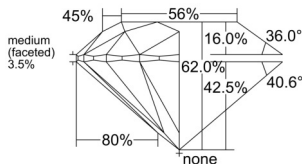

GIA®

FACSIMILE

GIA REPORT 7528889092

Verify this report at GIA.edu

GIA NATURAL DIAMOND DOSSIER®

August 18, 2025
GIA Report Number 7528889092
Shape and Cutting Style ..... Round Brilliant
Measurements ..... 4.87 - 4.89 x 3.03 mm

GRADING RESULTS

Carat Weight ..... 0.44 carat
Color Grade ..... G
Clarity Grade VVS1
Cut Grade ..... Excellent

ADDITIONAL GRADING INFORMATION

Polish ..... Excellent
Symmetry ..... Excellent
Fluorescence ..... None
Clarity Characteristics ..... Cloud, Pinpoint, Feather
Inscription(s): GIA 7528889092

PROPORTIONS

Profile to actual proportions