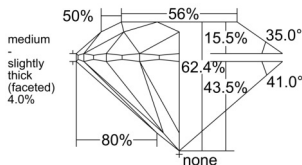

GIA®

FACSIMILE

GIA REPORT 7528893955

Verify this report at GIA.edu

GIA NATURAL DIAMOND DOSSIER®

July 23, 2025
GIA Report Number 7528893955
Shape and Cutting Style ..... Round Brilliant
Measurements ..... 4.38 - 4.39 x 2.74 mm

GRADING RESULTS

Carat Weight ..... 0.32 carat
Color Grade I
Clarity Grade VS1
Cut Grade ..... Excellent

ADDITIONAL GRADING INFORMATION

Polish ..... Very Good
Symmetry ..... Excellent
Fluorescence ..... None
Clarity Characteristics..... Crystal, Needle, Pinpoint
Inscription(s): GIA 7528893955

PROPORTIONS

GRADING SCALES

GIA COLOR SCALE

COLORLESS	D
	E
	F
	G
	H
	I
NEAR COLORLESS	J
	K
	L
FAIN	M
	N
	O
	P
VERY LIGHT	Q
	R
	S
	T
	U
	V
	W
	X
	Y
LIGHT	Z

GIA CLARITY SCALE

FLAWLESS	INTERNAL FLAWLESS	
		FLAWLESS
VERY VERY SLIGHTLY INCLUDED	VVS₁	
	VVS₂	
VERY SLIGHTLY INCLUDED	VS₁	
	VS₂	
SLIGHTLY INCLUDED	SI₁	
	SI₂	
INCLUDED	I₁	
	I₂	
	I₃	

GIA CUT SCALE

EXCELLENT
VERY GOOD
GOOD
FAIR
POOR