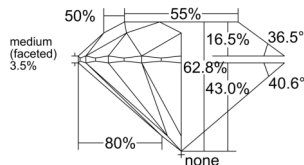

GIA®

FACSIMILE

GIA REPORT 7528920446

Verify this report at GIA.edu

GIA NATURAL DIAMOND DOSSIER®

July 26, 2025
GIA Report Number 7528920446
Shape and Cutting Style ..... Round Brilliant
Measurements ..... 5.73 - 5.76 x 3.61 mm

GRADING RESULTS

Carat Weight ..... 0.73 carat
Color Grade ..... L, Faint Brown
Clarity Grade VVS2
Cut Grade ..... Excellent

ADDITIONAL GRADING INFORMATION

Polish ..... Excellent
Symmetry ..... Excellent
Fluorescence ..... None
Clarity Characteristics ..... Feather, Pinpoint
Inscription(s): GIA 7528920446

PROPORTIONS

Profile to actual proportions

GRADING SCALES

GIA COLOR SCALE

COLORLESS	D
	E
	F
	G
	H
	I
	J
NEAR COLORLESS	K
	L
FAIN	M
	N
	O
	P
VERY LIGHT	Q
	R
	S
	T
	U
	V
	W
	X
	Y
LIGHT	Z

GIA CLARITY SCALE

FLAWLESS	VERY VERY SLIGHTLY INCLUDED	VVS₁	VVS₂	VS₁	VS₂	SI₁	SI₂	I₁	I₂	I₃	
											VERY SLIGHTLY INCLUDED
INTERNALLY FLAWLESS											

GIA CUT SCALE

EXCELLENT
VERY GOOD
GOOD
FAIR
POOR