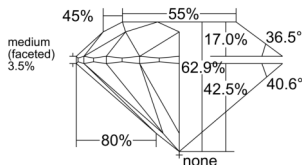

GIA®

FACSIMILE

GIA REPORT 7528923665

Verify this report at GIA.edu

GIA NATURAL DIAMOND DOSSIER®

July 29, 2025
GIA Report Number 7528923665
Shape and Cutting Style ..... Round Brilliant
Measurements ..... 5.27 - 5.28 x 3.32 mm

GRADING RESULTS

Carat Weight ..... 0.56 carat
Color Grade ..... E
Clarity Grade VS2
Cut Grade ..... Excellent

ADDITIONAL GRADING INFORMATION

Polish ..... Excellent
Symmetry ..... Excellent
Fluorescence ..... Strong Blue
Clarity Characteristics ..... Crystal, Feather
Inscription(s): GIA 7528923665

PROPORTIONS

Profile to actual proportions