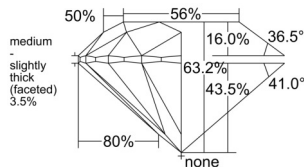

GIA®

FACSIMILE

GIA REPORT

7528941358

Verify this report at GIA.edu

GIA NATURAL DIAMOND DOSSIER®

July 29, 2025
GIA Report Number **7528941358**
Shape and Cutting Style ..... **Round Brilliant**
Measurements ..... **5.23 - 5.25 x 3.31 mm**

GRADING RESULTS

Carat Weight ..... **0.56 carat**
Color Grade ..... **G**
Clarity Grade **VVS2**
Cut Grade ..... **Excellent**

ADDITIONAL GRADING INFORMATION

Polish ..... **Excellent**
Symmetry ..... **Excellent**
Fluorescence ..... **Strong Blue**
Clarity Characteristics..... **Feather, Pinpoint, Cloud, Indented Natural**

Inscription(s): GIA 7528941358

PROPORTIONS

Profile to actual proportions

GRADING SCALES

GIA COLOR SCALE

COLORLESS	D
	E
	F
	G
	H
	I
NEAR COLORLESS	J
	K
	L
Faint	M
	N
	O
	P
Very Light	Q
	R
	S
	T
	U
	V
	W
	X
	Y
Light	Z

GIA CLARITY SCALE

FLAWLESS	INTERNAL FLAWLESS	
		FLAWLESS
VERY VERY SLIGHTLY INCLUDED	VVS₁	
	VVS₂	
VERY SLIGHTLY INCLUDED	VS₁	
	VS₂	
SLIGHTLY INCLUDED	SI₁	
	SI₂	
INCLUDED	I₁	
	I₂	
	I₃	

GIA CUT SCALE

EXCELLENT
VERY GOOD
GOOD
FAIR
POOR