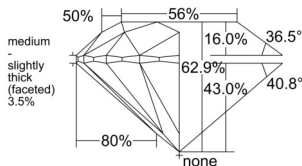

GIA®

FACSIMILE

GIA REPORT 7528941705

Verify this report at gia.edu

GIA NATURAL DIAMOND DOSSIER®

August 18, 2025
GIA Report Number 7528941705
Shape and Cutting Style ..... Round Brilliant
Measurements ..... 5.03 - 5.06 x 3.17 mm

GRADING RESULTS

Carat Weight ..... 0.50 carat
Color Grade ..... F
Clarity Grade VVS1
Cut Grade ..... Excellent

ADDITIONAL GRADING INFORMATION

Polish ..... Excellent
Symmetry ..... Excellent
Fluorescence ..... None
Clarity Characteristics ..... Pinpoint, Feather
Inscription(s): GIA 7528941705

PROPORTIONS

GRADING SCALES

GIA COLOR SCALE	GIA CLARITY SCALE	GIA CUT SCALE	
D	FLAWLESS	EXCELLENT	
E	INTERNALLY FLAWLESS		
F		VVS₁	VERY GOOD
G	VVS₂		
H	VS₁	GOOD	
I	VS₂		
J	SI₁	FAIR	
K	SI₂		
L	I₁	POOR	
M	I₂		
N	I₃		
O			
P			
Q			
R			
S			
T			
U			
V			
W			
X			
Y			
Z