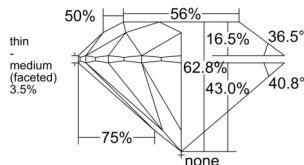

GIA®

FACSIMILE

GIA REPORT

7528960695

Verify this report at GIA.edu

GIA NATURAL DIAMOND DOSSIER®

August 04, 2025
GIA Report Number 7528960695
Shape and Cutting Style ..... Round Brilliant
Measurements ..... 5.89 - 5.93 x 3.71 mm

GRADING RESULTS

Carat Weight ..... 0.80 carat
Color Grade I
Clarity Grade VS1
Cut Grade ..... Excellent

ADDITIONAL GRADING INFORMATION

Polish ..... Excellent
Symmetry ..... Excellent
Fluorescence ..... None
Clarity Characteristics..... Feather, Cloud, Needle, Pinpoint
Inscription(s): GIA 7528960695

PROPORTIONS

GRADING SCALES

GIA COLOR SCALE

COLORLESS	D
	E
	F
	G
	H
	I
	J
NEAR COLORLESS	K
	L
FAIN	M
	N
	O
	P
	Q
VERY LIGHT	R
	S
	T
	U
	V
	W
	X
	Y
LIGHT	Z

GIA CLARITY SCALE

FLAWLESS	VERY VERY SLIGHTLY INCLUDED	VS₁	VS₂	VS₁	VS₂	SL₁	SL₂	I₁	I₂	I₃		
											FLAWLESS	INTERNALLY FLAWLESS

GIA CUT SCALE

EXCELLENT
VERY GOOD
GOOD
FAIR
POOR