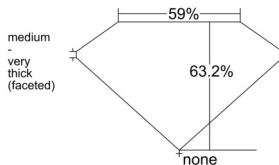

GIA®

FACSIMILE

GIA REPORT

7528962618

Verify this report at GIA.edu

GIA NATURAL DIAMOND DOSSIER®

August 19, 2025
GIA Report Number 7528962618
Shape and Cutting Style ..... Pear Brilliant
Measurements ..... 5.66 x 3.74 x 2.36 mm

GRADING RESULTS

Carat Weight ..... 0.30 carat
Color Grade ..... E
Clarity Grade VS1

ADDITIONAL GRADING INFORMATION

Polish ..... Excellent
Symmetry ..... Very Good
Fluorescence ..... None
Clarity Characteristics..... Crystal, Pinpoint
Inscription(s): GIA 7528962618

PROPORTIONS

Profile not to actual proportions

GRADING SCALES

GIA COLOR SCALE		GIA CLARITY SCALE			
COLORLESS	D	VERY VERY SLIGHTLY INCLUDED	FLAWLESS		
	E		INTERNALLY FLAWLESS		
	F	VERY SLIGHTLY INCLUDED	VVS₁		
	G		VVS₂		
	H		VS₁		
	NEAR COLORLESS	I	SLIGHTLY INCLUDED	VS₂	
		J		SI₁	
		FAINT	K	INCLUDED	SI₂
			L		I₁
			M		I₂
VERT LIGHT	N	INCLUDED	I₃		
	O				
	P				
	Q				
	R				
	S				
	T				
LIGHT	U				
	V				
	W				
	X				
Y					
Z