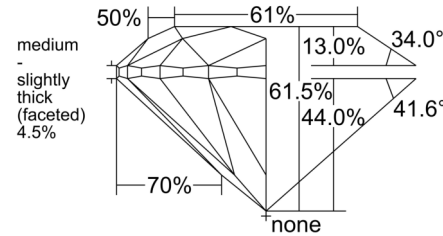

GIA NATURAL DIAMOND GRADING REPORT

 July 31, 2025
 GIA Report Number **7528969943**
 Shape and Cutting Style **Round Brilliant**
 Measurements **7.74 - 7.79 x 4.78 mm**
GRADING RESULTS

 Carat Weight **1.80 carat**
 Color Grade **K**
 Clarity Grade **SI2**
 Cut Grade **Excellent**
ADDITIONAL GRADING INFORMATION

 Polish **Excellent**
 Symmetry **Excellent**
 Fluorescence **Faint**
 Inscription(s): **GIA 7528969943**
Comments: Additional clouds are not shown. Pinpoints are not shown.

PROPORTIONS

Profile to actual proportions

CLARITY CHARACTERISTICS

KEY TO SYMBOLS*

-  Feather
-  Cloud
-  Crystal
-  Needle
-  Indented Natural
-  Natural

* Red symbols denote internal characteristics (inclusions). Green or black symbols denote external characteristics (blemishes). Diagram is an approximate representation of the diamond, and symbols shown indicate type, position, and approximate size of clarity characteristics. All clarity characteristics may not be shown. Details of finish are not shown.