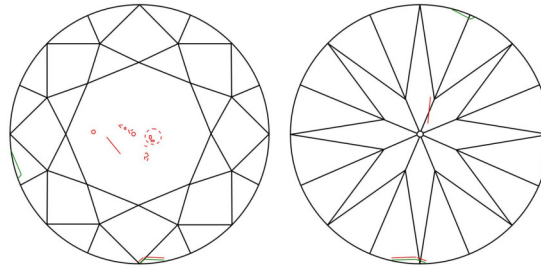

GIA NATURAL DIAMOND GRADING REPORT

 July 31, 2025
 GIA Report Number **7528969943**
 Shape and Cutting Style **Round Brilliant**
 Measurements **7.74 - 7.79 x 4.78 mm**
GRADING RESULTS

 Carat Weight **1.80 carat**
 Color Grade **K**
 Clarity Grade **SI2**
 Cut Grade **Excellent**
ADDITIONAL GRADING INFORMATION

 Polish **Excellent**
 Symmetry **Excellent**
 Fluorescence **Faint**
 Inscription(s): **GIA 7528969943**
Comments: Additional clouds are not shown. Pinpoints are not shown.

PROPORTIONS

Profile to actual proportions

CLARITY CHARACTERISTICS

KEY TO SYMBOLS*

-  Feather
-  Cloud
-  Crystal
-  Needle
-  Indented Natural
-  Natural

* Red symbols denote internal characteristics (inclusions). Green or black symbols denote external characteristics (blemishes). Diagram is an approximate representation of the diamond, and symbols shown indicate type, position, and approximate size of clarity characteristics. All clarity characteristics may not be shown. Details of finish are not shown.