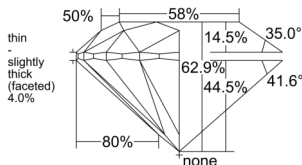

GIA®

FACSIMILE

GIA NATURAL DIAMOND DOSSIER®

August 01, 2025
GIA Report Number 7528984114
Shape and Cutting Style ..... Round Brilliant
Measurements ..... 5.34 - 5.37 x 3.37 mm

GRADING RESULTS

Carat Weight ..... 0.60 carat
Color Grade L
Clarity Grade S11
Cut Grade ..... Excellent

ADDITIONAL GRADING INFORMATION

Polish ..... Excellent
Symmetry ..... Excellent
Fluorescence ..... Faint
Clarity Characteristics ..... Crystal, Cloud
Inscription(s): GIA 7528984114

GIA REPORT 7528984114

Verify this report at GIA.edu

PROPORTIONS

GRADING SCALES

GIA COLOR SCALE	GIA CLARITY SCALE	GIA CUT SCALE	
D	FLAWLESS	EXCELLENT	
E	INTERNALLY FLAWLESS		
F		VVS₁	VERY GOOD
G	VVS₂		
H	VS₁	GOOD	
I	VS₂		
J	S1₁	FAIR	
K	S1₂		
L	I₁	POOR	
M	I₂		
N	I₃		
O			
P			
Q			
R			
S			
T			
U			
V			
W			
X			
Y			
Z