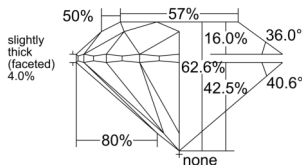

GIA®

FACSIMILE

GIA REPORT 7531022504

Verify this report at gia.edu

GIA NATURAL DIAMOND DOSSIER®

August 04, 2025
GIA Report Number 7531022504
Shape and Cutting Style ..... Round Brilliant
Measurements ..... 5.24 - 5.27 x 3.29 mm

GRADING RESULTS

Carat Weight ..... 0.57 carat
Color Grade ..... G
Clarity Grade VS1
Cut Grade ..... Excellent

ADDITIONAL GRADING INFORMATION

Polish ..... Excellent
Symmetry ..... Excellent
Fluorescence ..... None
Clarity Characteristics ..... Cloud
Inscription(s): GIA 7531022504

PROPORTIONS

Profile to actual proportions