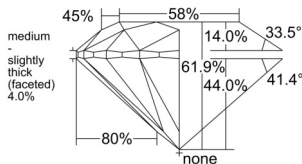

GIA®

FACSIMILE

GIA REPORT 7531038053

Verify this report at GIA.edu

GIA NATURAL DIAMOND DOSSIER®

August 05, 2025
GIA Report Number 7531038053
Shape and Cutting Style ..... Round Brilliant
Measurements ..... 3.68 - 3.69 x 2.28 mm

GRADING RESULTS

Carat Weight ..... 0.19 carat
Color Grade ..... H
Clarity Grade VVS1
Cut Grade ..... Excellent

ADDITIONAL GRADING INFORMATION

Polish ..... Excellent
Symmetry ..... Excellent
Fluorescence ..... Faint
Clarity Characteristics ..... Pinpoint
Inscription(s): GIA 7531038053

PROPORTIONS

Profile to actual proportions

GRADING SCALES

GIA COLOR SCALE	GIA CLARITY SCALE	GIA CUT SCALE	
D	FLAWLESS	EXCELLENT	
E	INTERNALLY FLAWLESS		
F		VVS₁	VERY GOOD
G	VVS₂		
H	VS₁	GOOD	
I	VS₂		
J	SI₁	FAIR	
K	SI₂		
L	I₁	POOR	
M	I₂		
N	I₃		
O			
P			
Q			
R			
S			
T			
U			
V			
W			
X			
Y			
Z