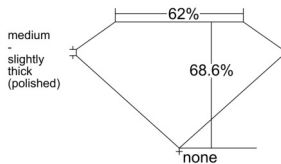

GIA®

FACSIMILE

GIA REPORT 7531067171

Verify this report at GIA.edu

GIA NATURAL DIAMOND DOSSIER®

August 12, 2025
GIA Report Number 7531067171
Shape and Cutting Style ..... Emerald Cut
Measurements ..... 5.84 x 4.21 x 2.89 mm

GRADING RESULTS

Carat Weight ..... 0.70 carat
Color Grade ..... D
Clarity Grade VS1

ADDITIONAL GRADING INFORMATION

Polish ..... Excellent
Symmetry ..... Excellent
Fluorescence ..... None
Clarity Characteristics ..... Etch Channel, Needle
Inscription(s): GIA 7531067171

PROPORTIONS

Profile not to actual proportions

GRADING SCALES

GIA COLOR SCALE		GIA CLARITY SCALE			
COLORLESS	D	VERY VERY SLIGHTLY INCLUDED	FLAWLESS		
	E		INTERNALLY FLAWLESS		
	F	VERY SLIGHTLY INCLUDED	VS₁		
	G		VS₂		
	H		VS₁		
	NEAR COLORLESS	I	SLIGHTLY INCLUDED	SI₁	
		J		SI₂	
		FAINT	K	INCLUDED	I₁
			L		I₂
			M		I₃
VERT LIGHT	N				
	O				
	P				
	Q				
	R				
	S				
	T				
LIGHT	U				
	V				
	W				
	X				
Y					
Z