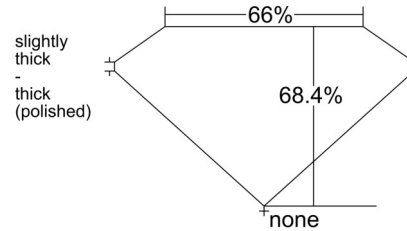

GIA NATURAL DIAMOND GRADING REPORT

August 12, 2025
GIA Report Number 7531097927
Shape and Cutting Style Emerald Cut
Measurements 7.54 x 5.56 x 3.80 mm

GRADING RESULTS

Carat Weight 1.59 carat
Color Grade F
Clarity Grade VS2

ADDITIONAL GRADING INFORMATION

Polish Excellent
Symmetry Excellent
Fluorescence None
Inscription(s): GIA 7531097927
Comments: Additional pinpoints are not shown.

PROPORTIONS

Profile not to actual proportions

CLARITY CHARACTERISTICS

KEY TO SYMBOLS*

- Crystal ▲ Natural
- ⊙ Cloud
- Pinpoint
- ⤴ Indented Natural

* Red symbols denote internal characteristics (inclusions). Green or black symbols denote external characteristics (blemishes). Diagram is an approximate representation of the diamond, and symbols shown indicate type, position, and approximate size of clarity characteristics. All clarity characteristics may not be shown. Details of finish are not shown.