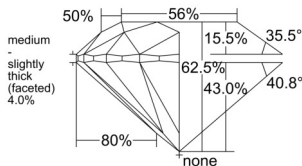

GIA®

FACSIMILE

GIA REPORT

7531112711

Verify this report at GIA.edu

GIA NATURAL DIAMOND DOSSIER®

August 13, 2025
GIA Report Number 7531112711
Shape and Cutting Style ..... Round Brilliant
Measurements ..... 5.50 - 5.53 x 3.45 mm

GRADING RESULTS

Carat Weight ..... 0.65 carat
Color Grade I
Clarity Grade S11
Cut Grade ..... Excellent

ADDITIONAL GRADING INFORMATION

Polish ..... Excellent
Symmetry ..... Excellent
Fluorescence ..... None
Clarity Characteristics..... Feather, Crystal, Cloud
Inscription(s): GIA 7531112711

PROPORTIONS

Profile to actual proportions