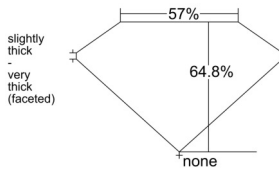

GIA®

FACSIMILE

GIA REPORT 7531120921

Verify this report at GIA.edu

GIA NATURAL DIAMOND DOSSIER®

August 12, 2025
GIA Report Number 7531120921
Shape and Cutting Style ..... Oval Brilliant
Measurements ..... 8.11 x 5.12 x 3.31 mm

GRADING RESULTS

Carat Weight ..... 0.91 carat
Color Grade ..... G
Clarity Grade SI1

ADDITIONAL GRADING INFORMATION

Polish ..... Excellent
Symmetry ..... Excellent
Fluorescence ..... None
Clarity Characteristics ..... Cloud, Crystal
Inscription(s): GIA 7531120921

PROPORTIONS

Profile not to actual proportions

GRADING SCALES

GIA COLOR SCALE		GIA CLARITY SCALE			
COLORLESS	D	VERY VERY SLIGHTLY INCLUDED	FLAWLESS		
	E		INTERNALLY FLAWLESS		
	F		VVS₁		
	G		VVS₂		
	NEAR COLORLESS	H	VERY SLIGHTLY INCLUDED	VS₁	
		I		VS₂	
		FAINT	J	SLIGHTLY INCLUDED	SI₁
			K		SI₂
	L		I₁		
	M		I₂		
N	I₃				
O					
VERT LIGHT	P	INCLUDED			
	Q				
	R				
	S				
	T				
	U				
	V				
	W				
LIGHT	X				
	Y				
	Z