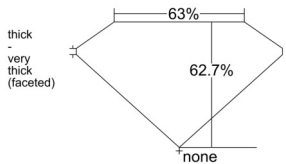

GIA®

FACSIMILE

GIA REPORT 7531139479

Verify this report at GIA.edu

GIA NATURAL DIAMOND DOSSIER®

August 16, 2025
GIA Report Number 7531139479
Shape and Cutting Style ..... Marquise Brilliant
Measurements ..... 6.62 x 3.58 x 2.25 mm

GRADING RESULTS

Carat Weight ..... 0.30 carat
Color Grade ..... E
Clarity Grade VS1

ADDITIONAL GRADING INFORMATION

Polish ..... Excellent
Symmetry ..... Very Good
Fluorescence ..... None
Clarity Characteristics ..... Crystal, Needle, Cloud
Inscription(s): GIA 7531139479

PROPORTIONS

Profile not to actual proportions

GRADING SCALES

GIA COLOR SCALE		GIA CLARITY SCALE	
COLORLESS	D	VERY VERY SLIGHTLY INCLUDED	FLAWLESS
	E		INTERNALLY FLAWLESS
	F		VS₁
	G		VS₂
	H		VS₁
	I		VS₂
	J		SI₁
	K		SI₂
	L		I₁
	M		I₂
NEAR COLORLESS	N	SLIGHTLY INCLUDED	I₃
	O		
	P		
	Q		
FAINT	R		
	S		
	T		
	U		
VERY LIGHT	V		
	W		
	X		
	Y		
LIGHT	Z