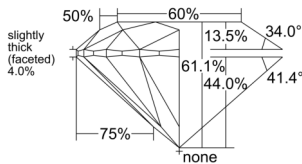

GIA®

FACSIMILE

GIA REPORT 7531171047

Verify this report at GIA.edu

GIA NATURAL DIAMOND DOSSIER®

August 20, 2025
GIA Report Number 7531171047
Shape and Cutting Style ..... Round Brilliant
Measurements ..... 4.95 - 4.98 x 3.04 mm

GRADING RESULTS

Carat Weight ..... 0.46 carat
Color Grade ..... E
Clarity Grade VS2
Cut Grade ..... Excellent

ADDITIONAL GRADING INFORMATION

Polish ..... Excellent
Symmetry ..... Excellent
Fluorescence ..... None
Clarity Characteristics ..... Crystal, Cloud
Inscription(s): GIA 7531171047

PROPORTIONS

Profile to actual proportions