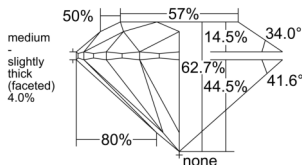

GIA®

FACSIMILE

GIA NATURAL DIAMOND DOSSIER®

August 23, 2025
GIA Report Number 7531174042
Shape and Cutting Style ..... Round Brilliant
Measurements ..... 4.36 - 4.39 x 2.75 mm

GRADING RESULTS

Carat Weight ..... 0.32 carat
Color Grade ..... G
Clarity Grade VS2
Cut Grade ..... Excellent

ADDITIONAL GRADING INFORMATION

Polish ..... Excellent
Symmetry ..... Excellent
Fluorescence ..... None
Clarity Characteristics ..... Cloud, Feather
Inscription(s): GIA 7531174042

GIA REPORT 7531174042

Verify this report at GIA.edu

PROPORTIONS

Profile to actual proportions

GRADING SCALES

GIA COLOR SCALE

COLOREDNESS	D
	E
	F
	G
	H
	I
	J
NEAR COLORLESS	K
	L
Faint	M
	N
	O
	P
Very Light	Q
	R
	S
	T
	U
	V
Light	W
	X
	Y
	Z

GIA CLARITY SCALE

FLAWLESS	VERY VERY SLIGHTLY INCLUDED	VS₁	VS₂	VS₁	VS₂	SI₁	SI₂	I₁	I₂	I₃		
											FLAWLESS	INTERNALLY FLAWLESS

GIA CUT SCALE

EXCELLENT
VERY GOOD
GOOD
FAIR
POOR