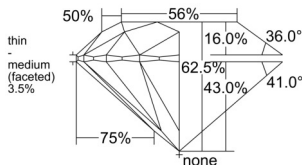

GIA®

FACSIMILE

GIA REPORT 7531218401

Verify this report at GIA.edu

GIA NATURAL DIAMOND DOSSIER®

August 25, 2025
GIA Report Number 7531218401
Shape and Cutting Style ..... Round Brilliant
Measurements ..... 4.36 - 4.38 x 2.73 mm

GRADING RESULTS

Carat Weight ..... 0.32 carat
Color Grade ..... J
Clarity Grade VS2
Cut Grade ..... Excellent

ADDITIONAL GRADING INFORMATION

Polish ..... Excellent
Symmetry ..... Excellent
Fluorescence ..... None
Clarity Characteristics ..... Crystal, Cloud
Inscription(s): GIA 7531218401

PROPORTIONS

GRADING SCALES

GIA COLOR SCALE

COLORESS	D
	E
	F
	G
	H
	I
	J
NEAR COLORESS	K
	L
FANIT	M
	N
	O
	P
	Q
VERY LIGHT	R
	S
	T
	U
	V
	W
	X
	Y
LIGHT	Z

GIA CLARITY SCALE

VERY VERY SLIGHTLY INCLUDED	FLAWLESS
	INTERNALLY FLAWLESS
VERY SLIGHTLY INCLUDED	VVS₁
	VVS₂
SLIGHTLY INCLUDED	VS₁
	VS₂
INCLUDED	SI₁
	SI₂
	I₁
	I₂
	I₃

GIA CUT SCALE

EXCELLENT
VERY GOOD
GOOD
FAIR
POOR