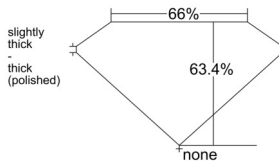

GIA®

FACSIMILE

GIA REPORT 7531221374

Verify this report at GIA.edu

GIA NATURAL DIAMOND DOSSIER®

August 26, 2025
GIA Report Number 7531221374
Shape and Cutting Style ..... Emerald Cut
Measurements ..... 6.27 x 4.19 x 2.66 mm

GRADING RESULTS

Carat Weight ..... 0.70 carat
Color Grade ..... F
Clarity Grade VS2

ADDITIONAL GRADING INFORMATION

Polish ..... Excellent
Symmetry ..... Excellent
Fluorescence ..... Faint
Clarity Characteristics ..... Crystal
Inscription(s): GIA 7531221374

PROPORTIONS

Profile not to actual proportions

GRADING SCALES

GIA COLOR SCALE		GIA CLARITY SCALE	
COLORLESS	D	VERY VERY SLIGHTLY INCLUDED	FLAWLESS
	E		INTERNALLY FLAWLESS
	F		VVS₁
	G		VVS₂
	H		VS₁
	I		VS₂
	J		SI₁
	K		SI₂
	L		I₁
	M		I₂
NEAR COLORLESS	N	SLIGHTLY INCLUDED	I₃
	O		
	P		
	Q		
FAINT	R	INCLUDED	
	S		
	T		
	U		
VERY LIGHT	V	LIGHT	
	W		
	X		
	Y		
	Z