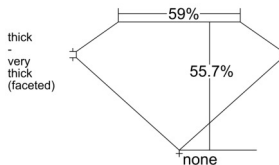

GIA®

FACSIMILE

GIA REPORT 7531242066

Verify this report at GIA.edu

GIA NATURAL DIAMOND DOSSIER®

September 02, 2025
GIA Report Number 7531242066
Shape and Cutting Style ..... Pear Brilliant
Measurements ..... 6.22 x 3.82 x 2.13 mm

GRADING RESULTS

Carat Weight ..... 0.31 carat
Color Grade ..... D
Clarity Grade VVS2

ADDITIONAL GRADING INFORMATION

Polish ..... Good
Symmetry ..... Good
Fluorescence ..... Faint
Clarity Characteristics ..... Feather, Cavity
Inscription(s): GIA 7531242066

Comments: The diamond has been graded insofar as surface conditions permit observation.

PROPORTIONS

Profile not to actual proportions

GRADING SCALES

GIA COLOR SCALE		GIA CLARITY SCALE	
COLORLESS	D	VERY VERY SLIGHTLY INCLUDED	FLAWLESS
	E		INTERNALLY FLAWLESS
	F		VVS₁
	G		VVS₂
	H		VS₁
	I		VS₂
	J		SI₁
	K		SI₂
	L		I₁
	M		I₂
NEAR COLORLESS	N	SLIGHTLY INCLUDED	I₃
	O		
	P		
	Q		
FAINT	R		
	S		
	T		
	U		
VERT LIGHT	V		
	W		
	X		
	Y		
LIGHT	Z