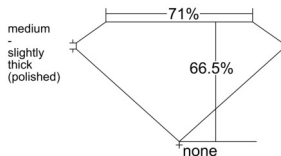

GIA®

FACSIMILE

GIA REPORT 7531242855

Verify this report at gia.edu

GIA NATURAL DIAMOND DOSSIER®

August 29, 2025
GIA Report Number 7531242855
Shape and Cutting Style ..... **Square Modified Brilliant**
Measurements ..... 5.04 x 5.01 x 3.33 mm

GRADING RESULTS

Carat Weight ..... 0.71 carat
Color Grade ..... G
Clarity Grade VS1

ADDITIONAL GRADING INFORMATION

Polish ..... Excellent
Symmetry ..... Very Good
Fluorescence ..... None
Clarity Characteristics..... Crystal, Feather, Cloud, Pinpoint
Inscription(s): GIA 7531242855

PROPORTIONS

Profile not to actual proportions

GRADING SCALES

GIA COLOR SCALE		GIA CLARITY SCALE			
COLORLESS	D	VERY VERY SLIGHTLY INCLUDED	FLAWLESS		
	E		INTERNALLY FLAWLESS		
	F	VERY SLIGHTLY INCLUDED	VVS₁		
	G		VVS₂		
	H		VS₁		
	NEAR COLORLESS	I	SLIGHTLY INCLUDED	VS₂	
		J		SI₁	
		FAINT	K	INCLUDED	SI₂
			L		I₁
			M		I₂
VERT LIGHT	N	LIGHT	I₃		
	O				
	P				
	Q				
	R