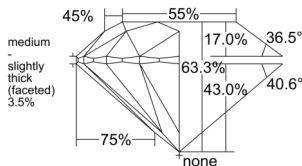

GIA®

FACSIMILE

GIA REPORT 7531282207

Verify this report at GIA.edu

GIA NATURAL DIAMOND DOSSIER®

September 02, 2025
GIA Report Number 7531282207
Shape and Cutting Style ..... Round Brilliant
Measurements ..... 5.57 - 5.64 x 3.55 mm

GRADING RESULTS

Carat Weight ..... 0.70 carat
Color Grade ..... F
Clarity Grade VS1
Cut Grade ..... Excellent

ADDITIONAL GRADING INFORMATION

Polish ..... Excellent
Symmetry ..... Very Good
Fluorescence ..... None
Clarity Characteristics..... Crystal, Feather, Pinpoint
Inscription(s): GIA 7531282207

PROPORTIONS

Profile to actual proportions