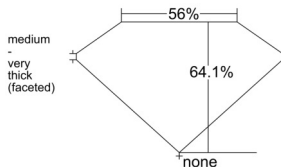

GIA®

FACSIMILE

GIA REPORT 7531282659

Verify this report at GIA.edu

GIA NATURAL DIAMOND DOSSIER®

September 03, 2025
GIA Report Number 7531282659
Shape and Cutting Style ..... Marquise Brilliant
Measurements ..... 6.53 x 3.52 x 2.26 mm

GRADING RESULTS

Carat Weight ..... 0.30 carat
Color Grade ..... D
Clarity Grade VVS1

ADDITIONAL GRADING INFORMATION

Polish ..... Excellent
Symmetry ..... Very Good
Fluorescence ..... None
Clarity Characteristics..... Pinpoint, Cavity, Feather
Inscription(s): GIA 7531282659

PROPORTIONS

Profile not to actual proportions

GRADING SCALES

GIA COLOR SCALE		GIA CLARITY SCALE			
COLORLESS	D	VERY VERY SLIGHTLY INCLUDED	FLAWLESS		
	E		INTERNALLY FLAWLESS		
	F	VERY SLIGHTLY INCLUDED	VVS₁		
	G		VVS₂		
	H		VS₁		
	NEAR COLORLESS	I	SLIGHTLY INCLUDED	VS₂	
		J		SI₁	
		FAINT	K	INCLUDED	SI₂
			L		I₁
			M		I₂
VERT LIGHT	N	LIGHT	I₃		
	O				
	P				
	Q				
	R